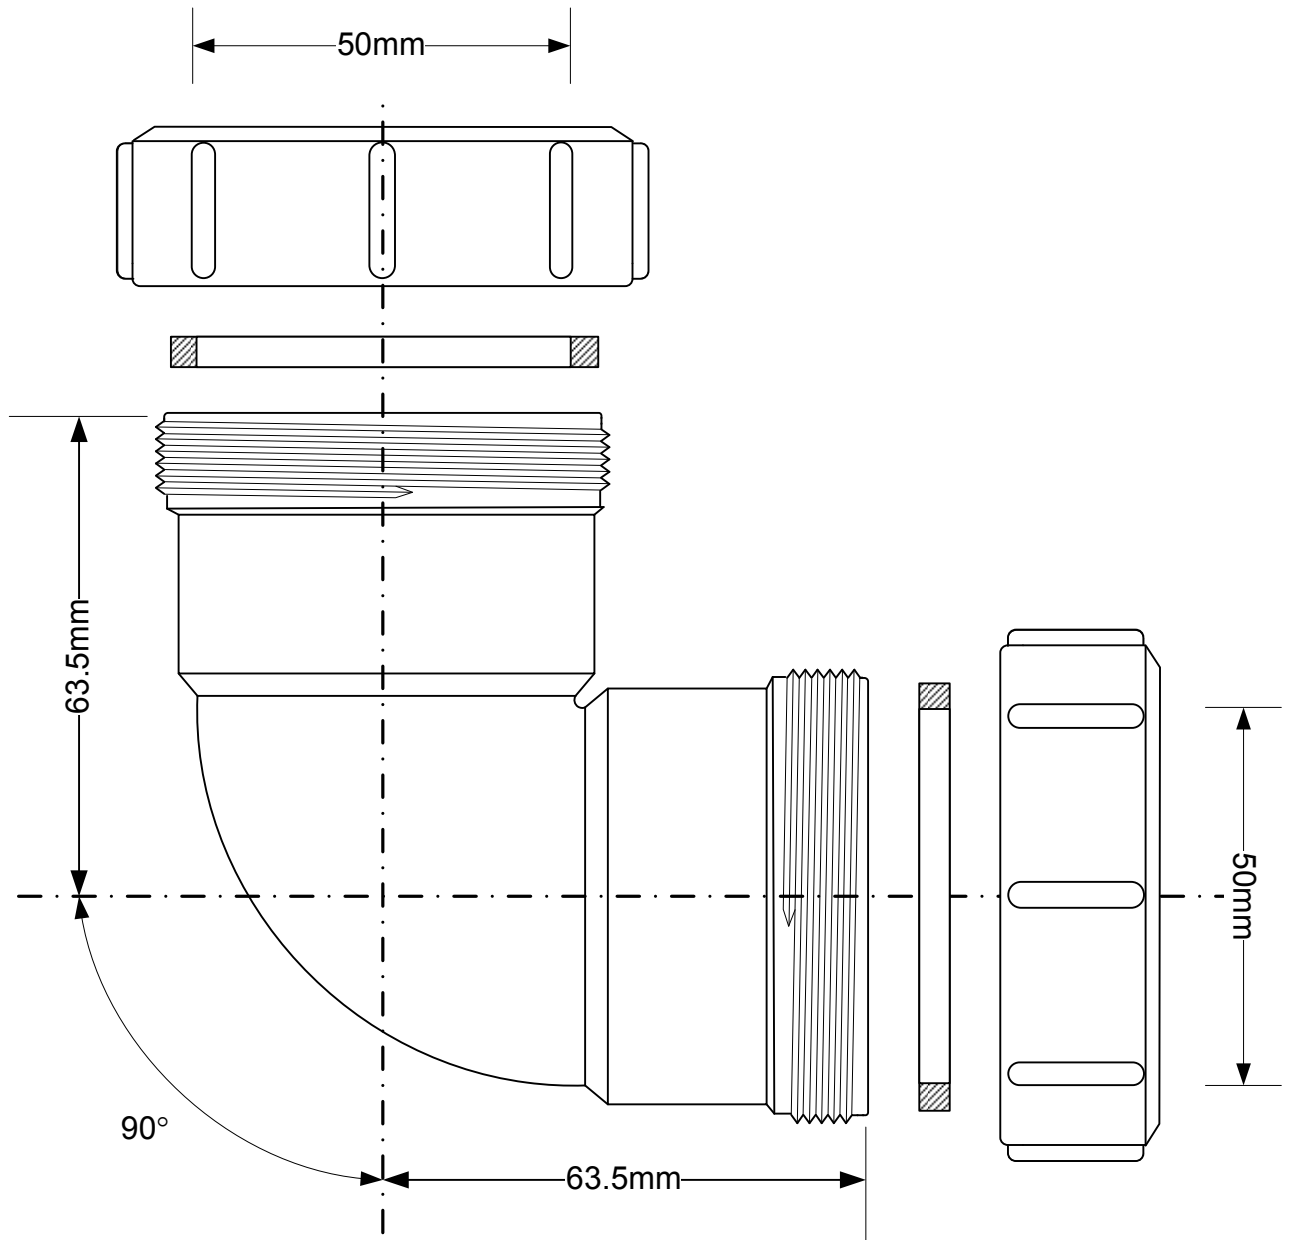

Code:

**50A-WH**

© McALPINE  
05/03/10

Drawing verified  
correct as of:

08.03.10  
D.E

DRAWN BY  
ELLEN McLELLAN

REVISED  
05.03.10

FILENAME  
50A-WH.VSD

SCALE  
1: 1

DATE  
05.03.10