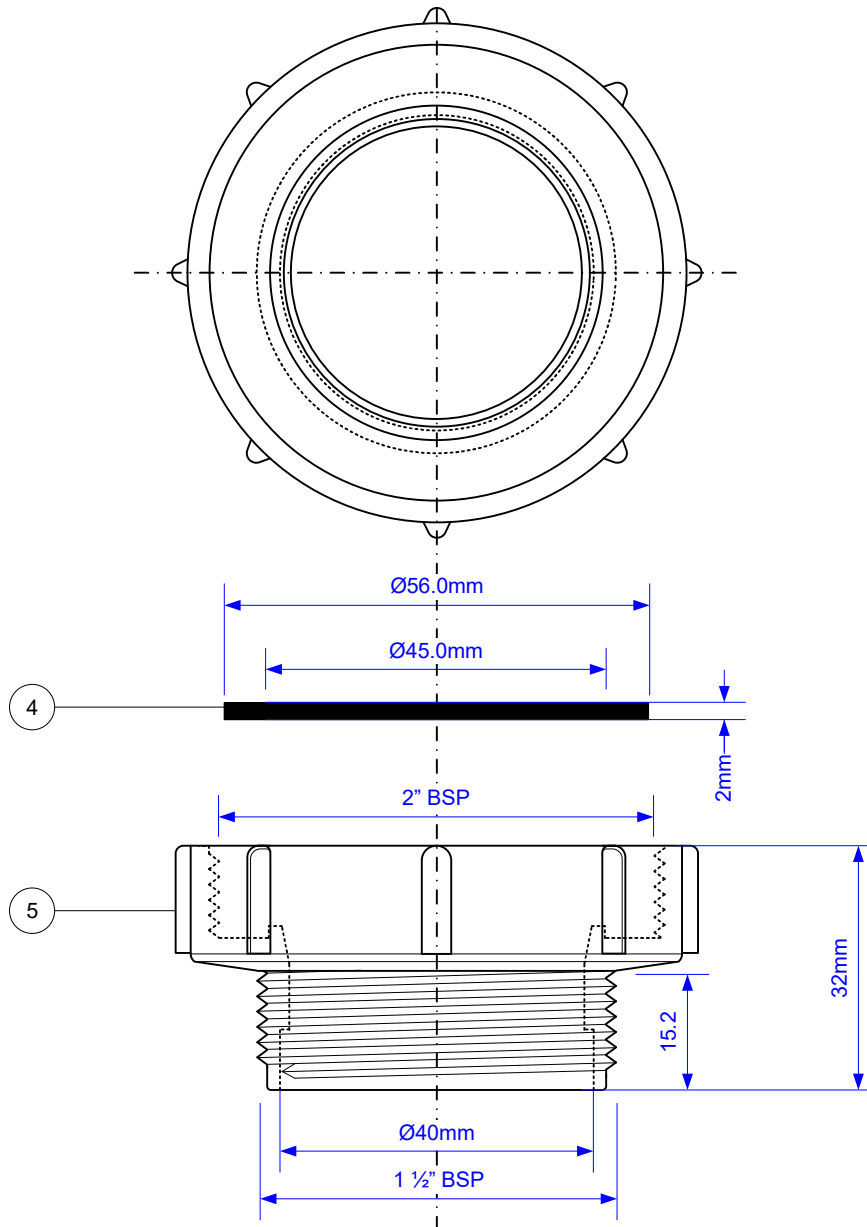

Code:

5935

Part No.	Code
1	LAB-5935 (Label)
2	P-B-10X12MC (Bag)
3	P-C-P1H-W (Carton)
4	RW3-ISO
5	T12CBODY-CONT

© McALPINE
28/09/2011

Drawing verified
correct as of:

01/12/2017
RM

DRAWN BY

RM

REVISED

01/12/2017

FILENAME

5935.VSD

SCALE

1: 1

DATE

01/12/2017