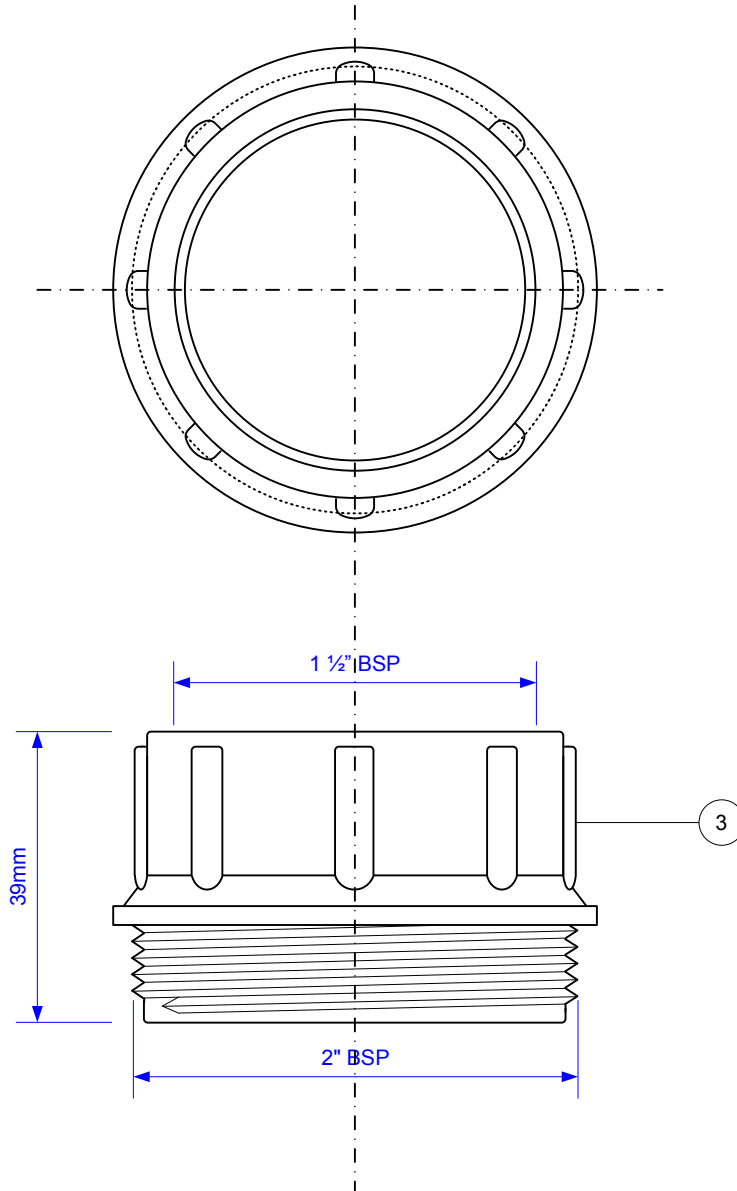

# T12E

Part No.	Code
1	P-B-10X12MC (Plastic Bag)
2	P-B-S150X200MC (Plastic Bag)
3	T12EBODY

© McALPINE  
27/02/2004

Drawing verified  
correct as of:

22/05/2014  
RM

DRAWN BY

RM

REVISED

27/02/2004, 22/05/2014

FILENAME

T12E.VSD

SCALE

1: 1

DATE

22/05/2014