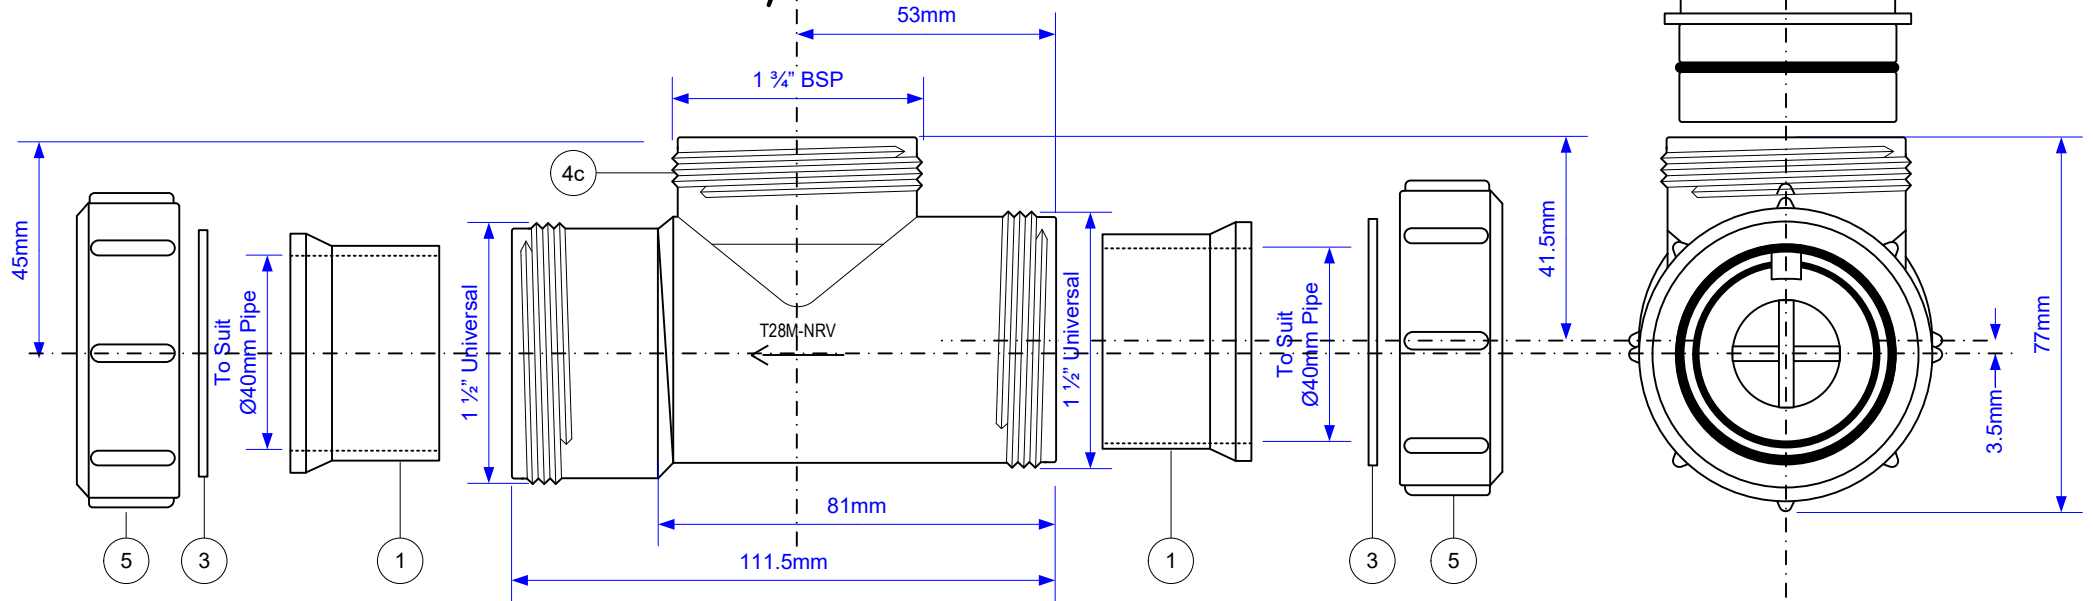

# T28M-NRV-40

Part No.	Code	Qty	Material
1	40MM-NITRILE	2	Nitrile
2	P-B-S270X250MC	1	Plastic Bag
3	PWM2	1	Polypropylene
4	T28MNRVBODY-SUB	1	
a	CAR+DIA-T28M	1	
i	P-RW-N/R-VALVE	1	Nitrile
ii	T28MNRVCARRIER	1	ABS
b	P-OR-T28MNRV	1	Nitrile
c	T28MNRVBODY	1	ABS
d	T8M	1	Polypropylene
5	T8M	1	Polypropylene

© McALPINE  
16/08/2011

Drawing verified correct as of:

30/01/2018  
RM

DRAWN BY	RM
SCALE	1: 1.55

REVISED	13/06/2003, 08/03/2011, 16/08/2011 26/03/2015, 30/01/2018
---------	--

FILENAME	T28M-NRV-40.VSD
DATE	30/01/2018