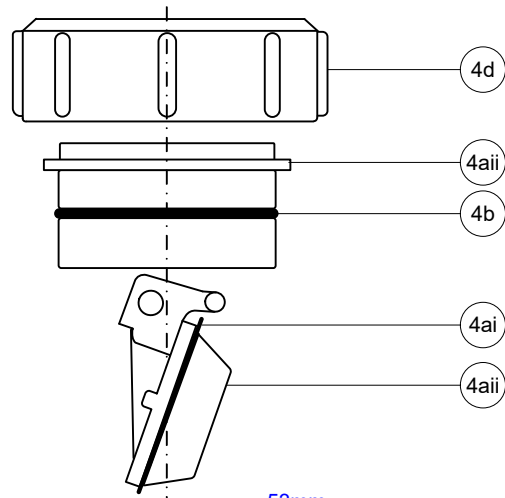

# T28M-NRV-40

Part No.	Code	Qty	Material
1	40MM-NITRILE	2	Nitrile
2	P-B-S270X250MC	1	Plastic Bag
3	PWM2	1	Polypropylene
4	T28MNRVBODY-SUB	1	
a	CAR+DIA-T28M	1	
i	P-RW-N/R-VALVE	1	Nitrile
ii	T28MNRVCARRIER	1	ABS
b	P-OR-T28MNRV	1	Nitrile
c	T28MNRVBODY	1	ABS
d	T8M	1	Polypropylene
5	T8M	1	Polypropylene

© McALPINE  
16/08/2011

Drawing verified correct as of:

30/01/2018  
RM

DRAWN BY	RM
SCALE	1: 1.55

REVISED	13/06/2003, 08/03/2011, 16/08/2011 26/03/2015, 30/01/2018
---------	--

FILENAME	T28M-NRV-40.VSD
DATE	30/01/2018