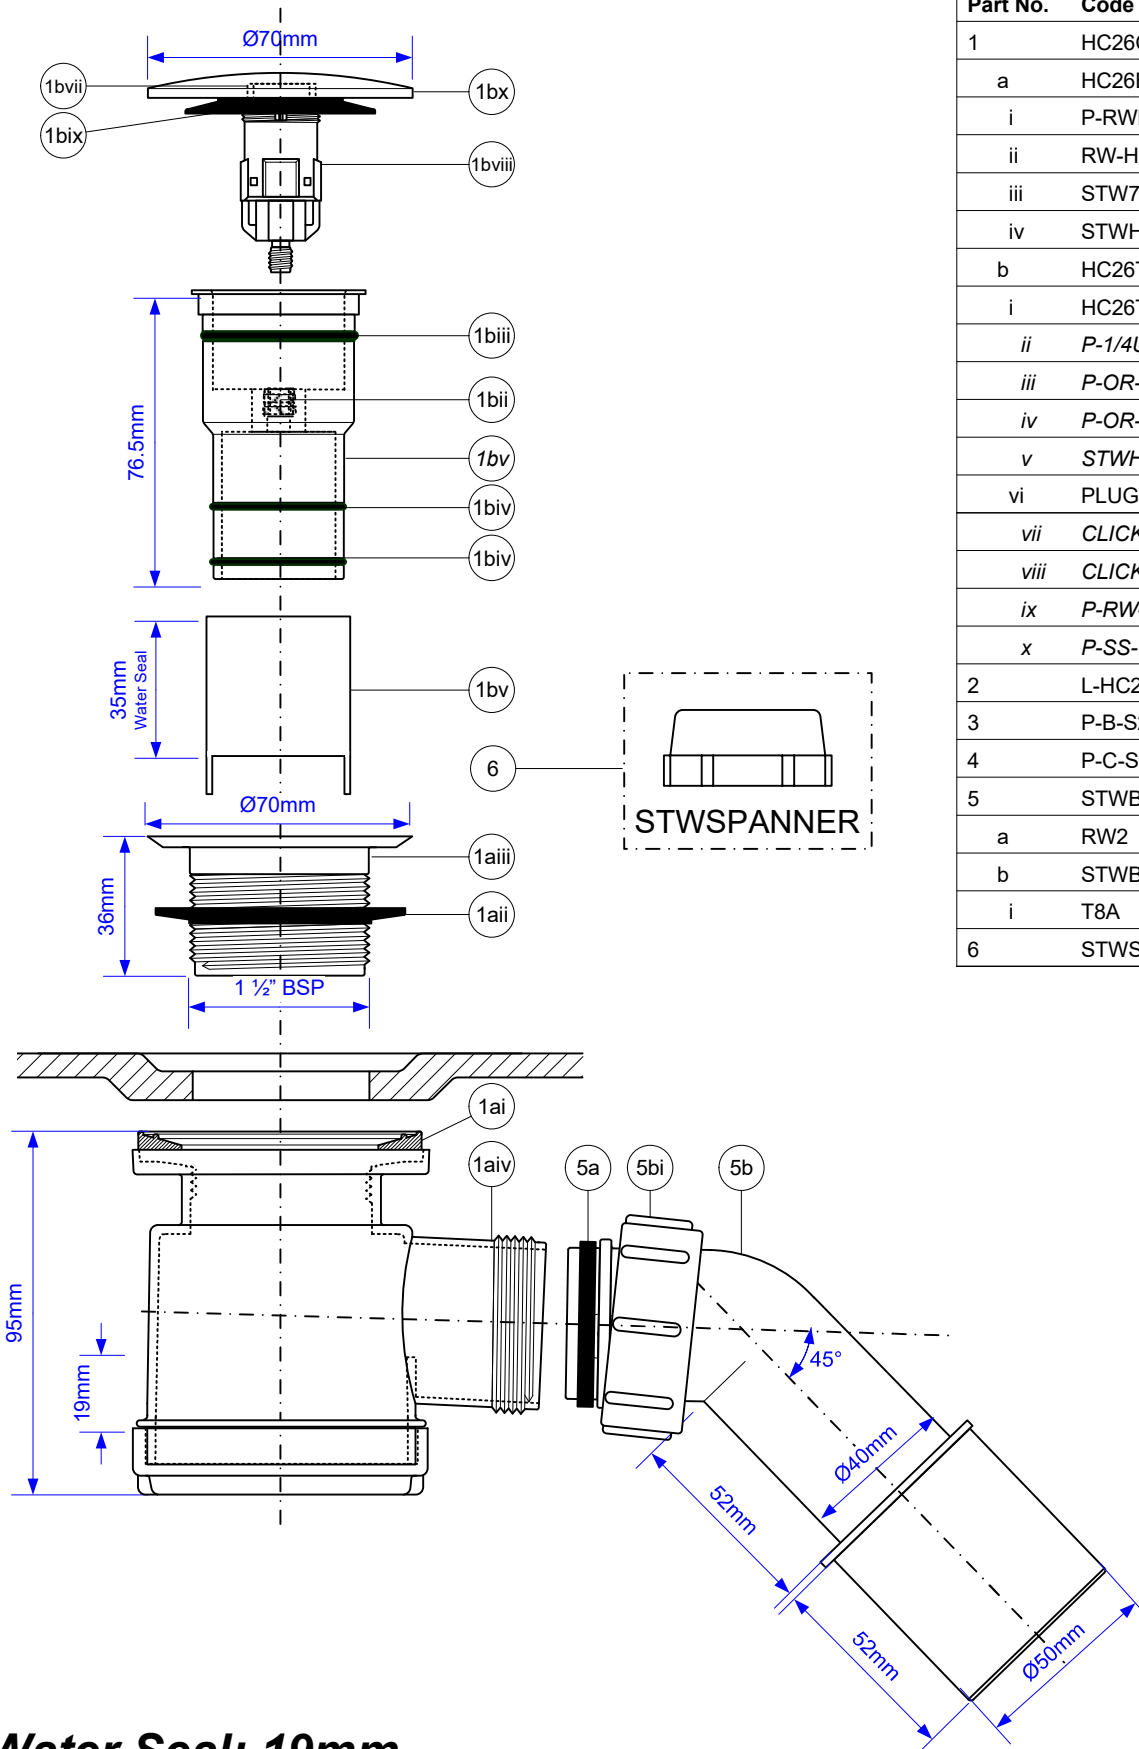

Code:

HC26CLCP

70mm CPB Clicker Flange

Part No.	Code
1	HC26CLCP-SUB
a	HC26BODY-SUB
i	P-RWNEWSTW7.5
ii	RW-HC31SEAL
iii	STW70CPB-NG
iv	STWHC26BODY-SPIN
b	HC26TUBE-SUB-70
i	HC26TUBE-SUB
ii	P-1/4UNC-INSERT
iii	P-OR-037.00-1.50
iv	P-OR-HC26
v	STWHC26TUBE
vi	PLUGCB-AUT
vii	CLICKER-SPACER
viii	CLICKERSWITCHHB
ix	P-RW-CLICKSEAL-52
x	P-SS-CHKC70
2	L-HC26CLCP (Leaflet)
3	P-B-S245X410HMC (Plastic Bag)
4	P-C-S1H (Carton)
5	STWBEND-50-SUB
a	RW2
b	STWBEND-4050BODY
i	T8A
6	STWSPANNER

Water Seal: 19mm

Drawing verified
correct as of: 03/03/2020
RM

DRAWN BY
RM
SCALE
1: 2

REVISED
20/11/2012, 18/11/2014, 17/03/2015,
29/04/2015, 14/12/2015, 13/01/2016,
11/04/2017, 27/03/2019, 03/03/2020

FILENAME
HC26CLCP.VSD
DATE
03/03/2020