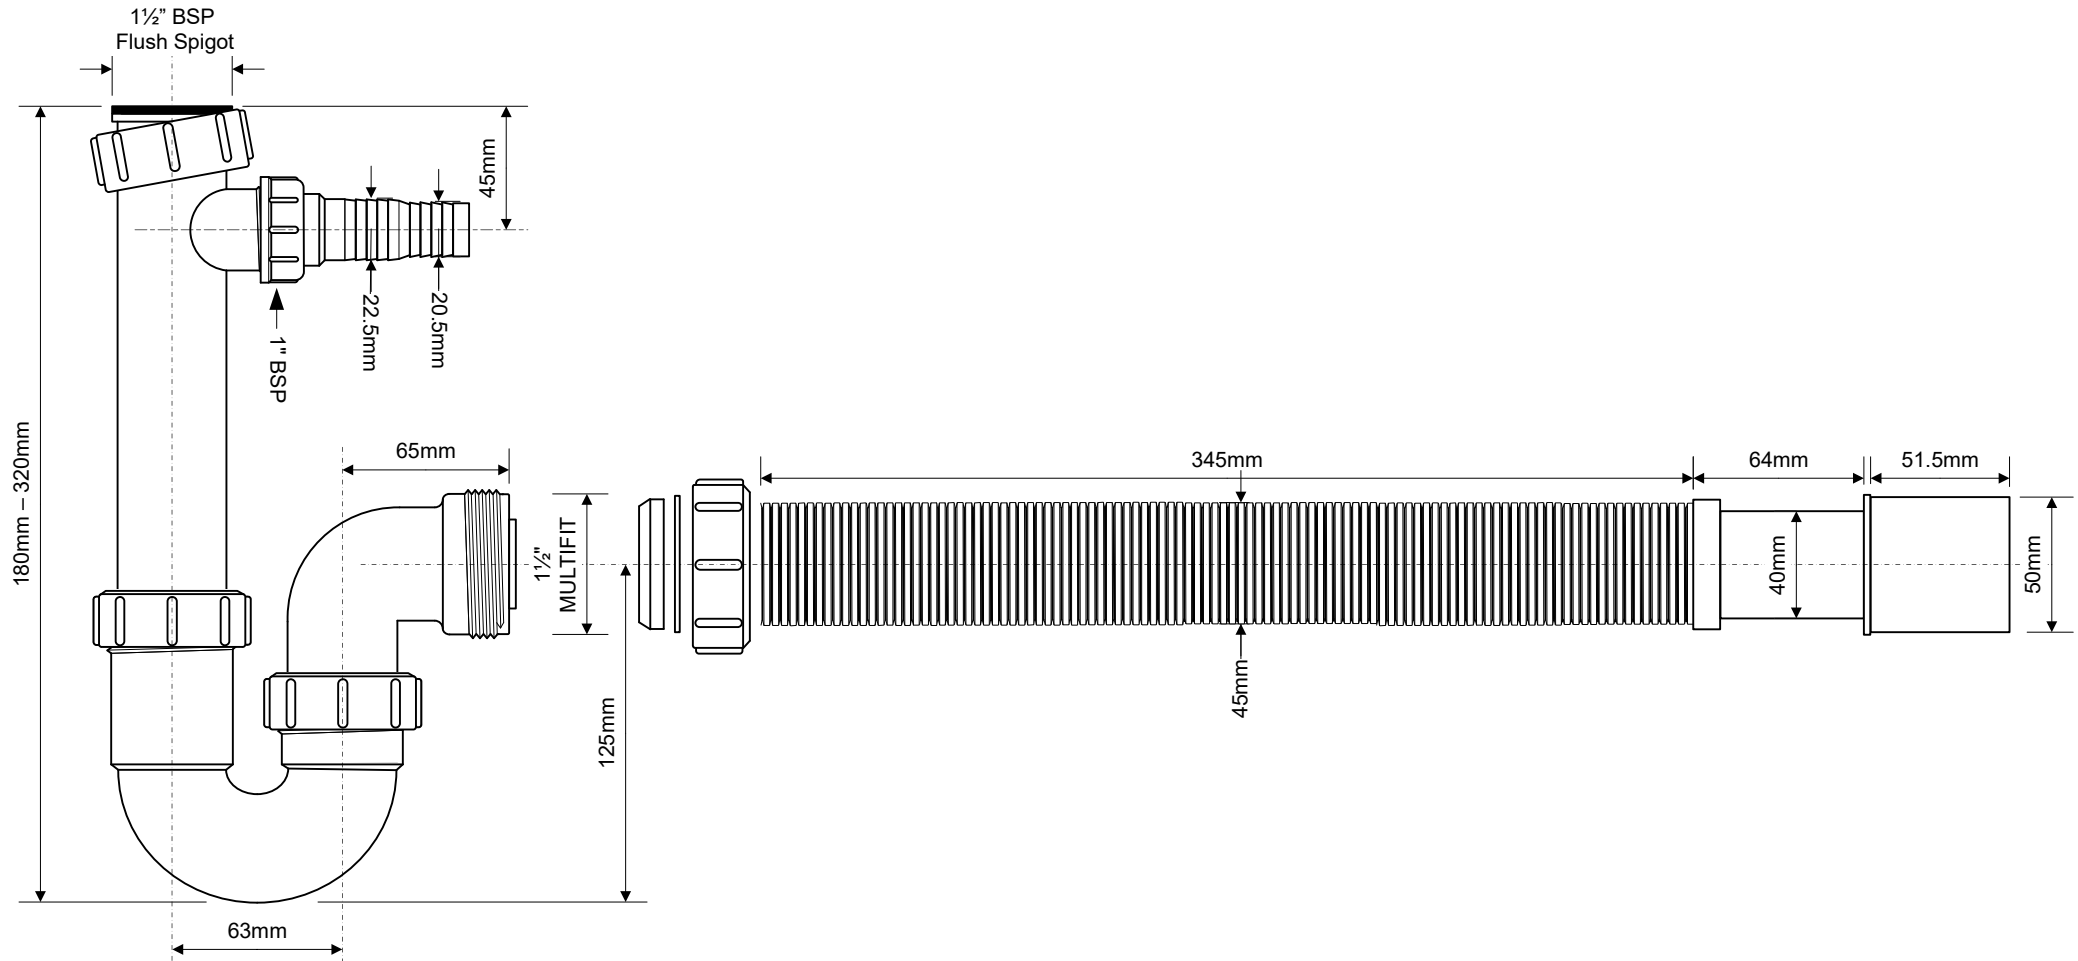

Code:

52494-FL

©
McALPINE

Drawing verified correct as of:	10.11.11 T.C.	DRAWN BY	TC	REVISED	1-Add page 2 (TC 11.01.21)	FILENAME	52494-FL.VSD
				SCALE	1: 2.8	DATE	10.11.11

Code:

52494-FL

No.	Qty	Code	Material
1	1	RW2-ISO	Nitrile
2	1	T8A	Polypropylene
3	1	STALK-LONGW/M	Polypropylene
4	2	T8B	Polypropylene
5	2	40M	EPDM
6	1	1.5-ADJ-THREAD	Polypropylene
7	1	SC10-OUT-PLAIN	Polypropylene
8	1	NUT-1.00	Polypropylene
9	1	222613	Polypropylene
10	1	RWM2	TPE
11	1	PWM2	Polypropylene
12	1	T8M	Polypropylene
13	1	FLEX45-345-WH	Polypropylene
14	1	FLEXCON-40/50	Polypropylene

McALPINE

Drawing verified correct as of:

10.11.11
T.C.

DRAWN BY

TC

REVISED

1-Add page 2 (TC 11.01.21)

FILENAME

52494-FL.VSD

SCALE

1:2.8

DATE

10.11.11