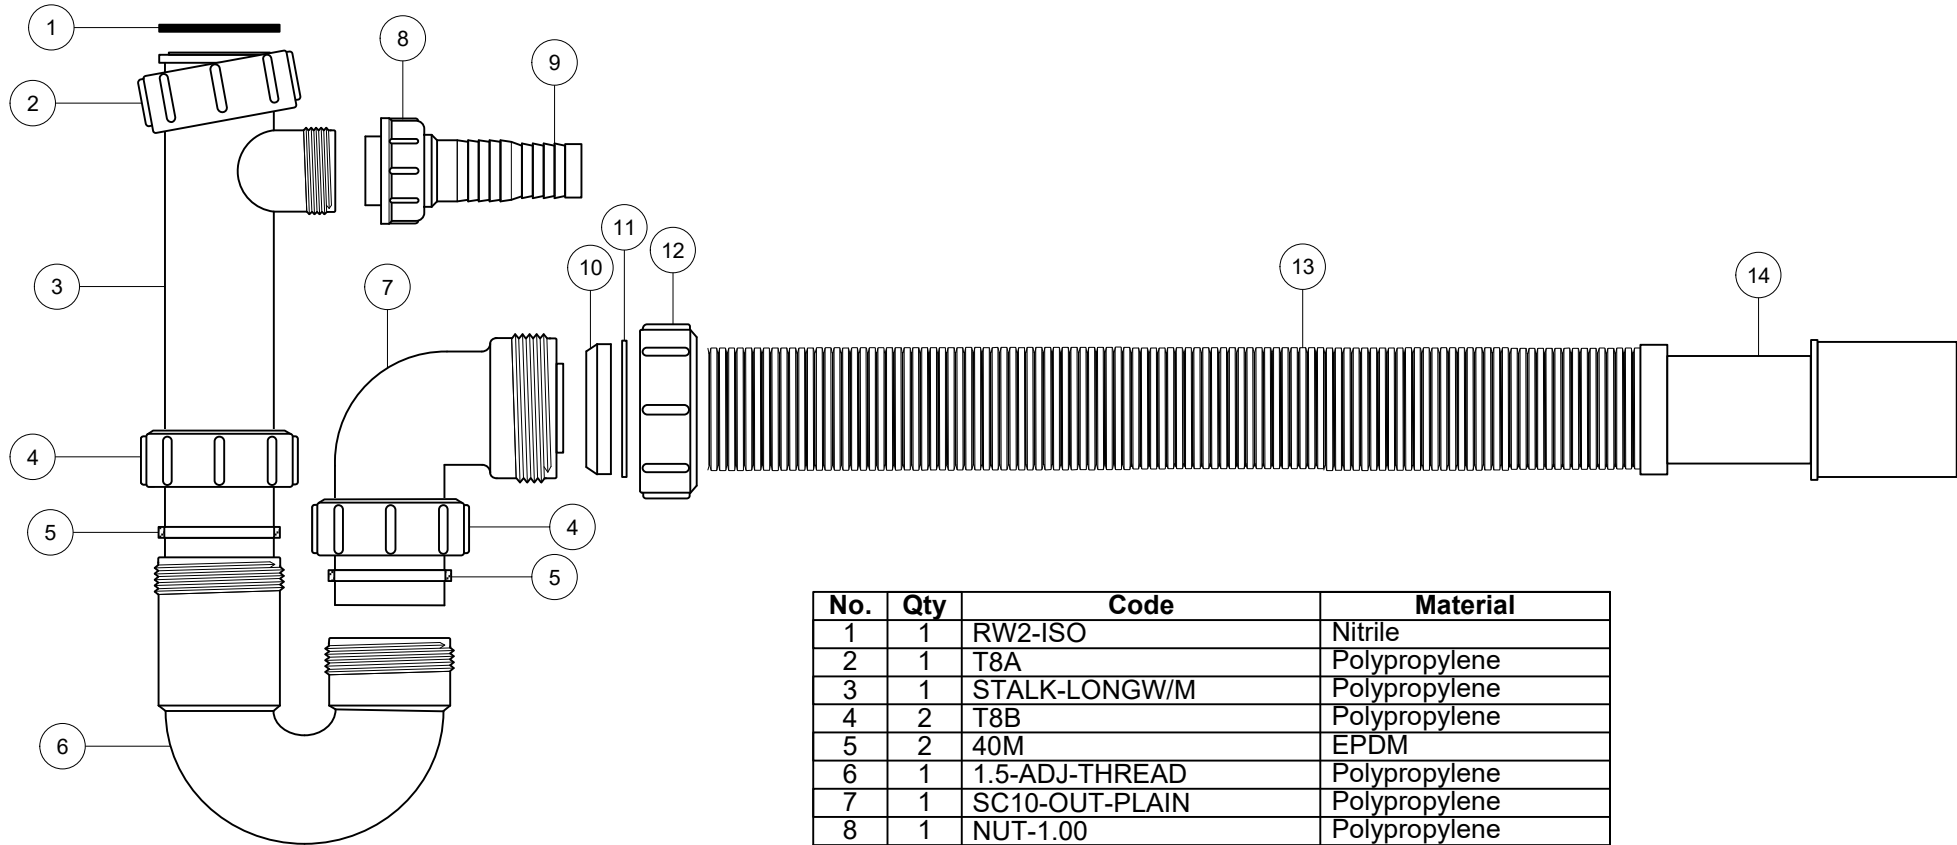

Code:

52494-FL

©
McALPINE

Drawing verified correct as of:	10.11.11 T.C.	DRAWN BY	TC	REVISED	1-Add page 2 (TC 11.01.21)	FILENAME	52494-FL.VSD
				SCALE	1: 2.8	DATE	10.11.11

Code:

52494-FL

No.	Qty	Code	Material
1	1	RW2-ISO	Nitrile
2	1	T8A	Polypropylene
3	1	STALK-LONGW/M	Polypropylene
4	2	T8B	Polypropylene
5	2	40M	EPDM
6	1	1.5-ADJ-THREAD	Polypropylene
7	1	SC10-OUT-PLAIN	Polypropylene
8	1	NUT-1.00	Polypropylene
9	1	222613	Polypropylene
10	1	RWM2	TPE
11	1	PWM2	Polypropylene
12	1	T8M	Polypropylene
13	1	FLEX45-345-WH	Polypropylene
14	1	FLEXCON-40/50	Polypropylene

McALPINE

Drawing verified correct as of:

10.11.11
T.C.

DRAWN BY

TC

REVISED

1-Add page 2 (TC 11.01.21)

FILENAME

52494-FL.VSD

SCALE

1:2.8

DATE

10.11.11