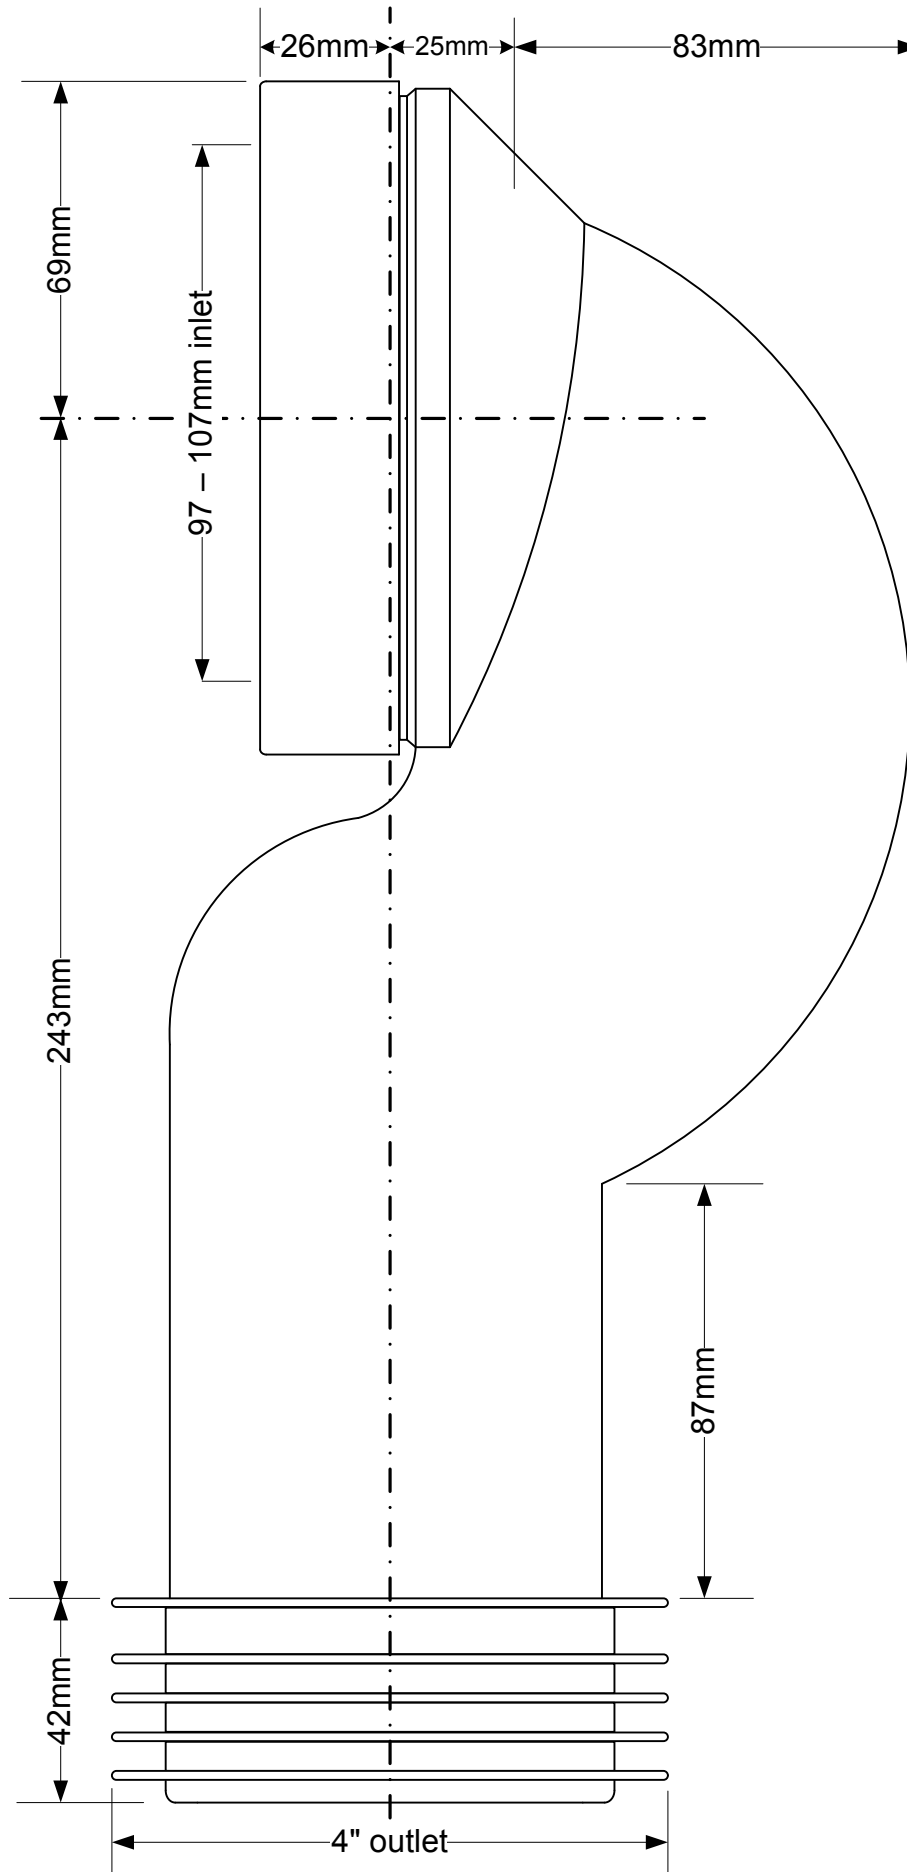

# HC42

© McALPINE  
15/09/10

Drawing verified  
correct as of:

DRAWN BY  
ELLEN McLELLAN

REVISED  
15.09.10

FILENAME  
HC42.VSD

SCALE  
1: 1.55

DATE  
15.09.10